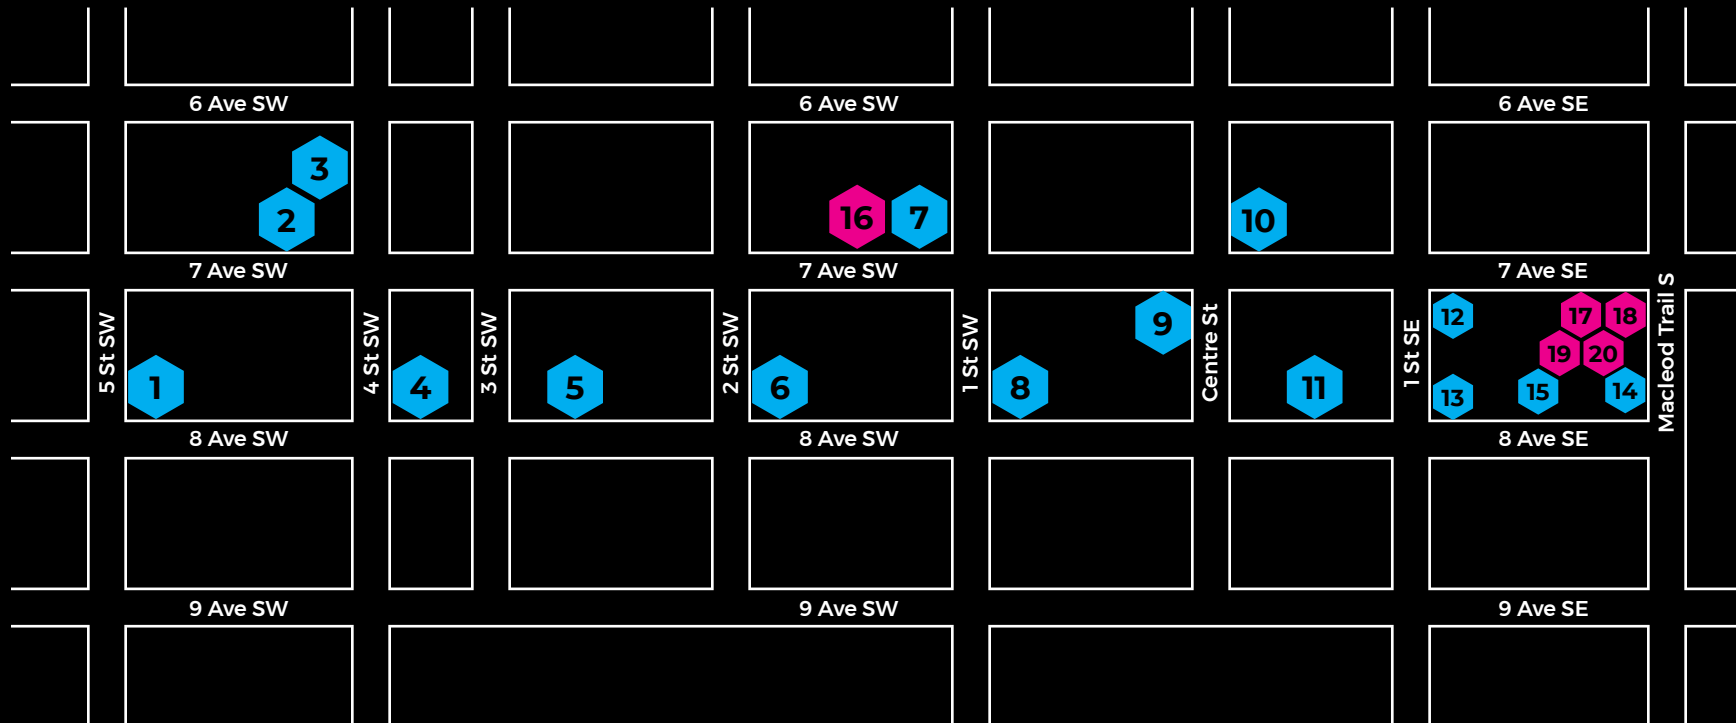

map of locations

- 1. **SANDRA VIVA – JORNEY**
WATERMARK TOWER – 5TH ST AND 8TH AVE SW
- 2. **AMANDA PORTER - BEAKERHEAD BUNNIES**
HARLEY HOTCHKISS – 4TH ST AND 7TH AVE SW
- 3. **CREOS – ENTRE LE RANGS**
HARLEY HOTCHKISS – 4TH ST AND 7TH AVE SW
- 4. **DANIEL IREGULI – CONTROL NO CONTROL**
4TH ST AND 8TH AVE SW
- 5. **STEVE BURAK – ORB**
GALLERIA OF TREES – 3RD ST AND 8TH AVE SW
- 6. **CREOS – PASSAGE**
2ND ST AND 8TH AVE SW
- 7. **PHI COLLECTIVE – WINTER OASIS**
BROOKFIELD PLACE – 1ST ST AND 7TH AVE SW

- 8. **STEVE BURAK – CUBE**
1ST ST AND 8TH AVE SW
- 9. **AXIS-Z MEDIA ARTS – BLINKIN BRIX**
ATB BACK ALLEY – CENTRE ST AND 7TH AVE SW
- 10. **LANE SHORDEE – THE MACHINE**
SOUTH BOW MINI PLAZA – CENTRE ST AND 7TH AVE SW
- 11. **CREOS – IMPULSE**
CENTRE ST AND 8TH AVE SW
- 12. **CREOS – THE FACE**
OLYMPIC PLAZA
- 13. **CREOS – LUMINUITS**
OLYMPIC PLAZA
- 14. **TOM DEKYVERE – RHIZONE**
OLYMPIC PLAZA

- 15. **CATLIND BROWN/WAYNE GARRETT/STUDIO NORTH – SUMMONING RAINBOWS**
OLYMPIC PLAZA
- 16. **MAKEFASHION – FRIDAY FEBRUARY 15TH**
BROOKFIELD PLACE – 1ST ST AND 7TH AVE SW
- 17. **LOVE LIGHTS – THURSDAY FEBRUARY 14TH**
OLYMPIC PLAZA
- 18. **BASSBUS PARTY – SATURDAY FEBRUARY 16TH**
OLYMPIC PLAZA
- 19. **GLow LIVE – SUNDAY FEBRUARY 17TH**
OLYMPIC PLAZA
- 20. **FAMILY SKATE PARTY – MONDAY FEBRUARY 18TH**
OLYMPIC PLAZA